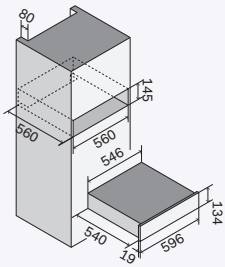

VM615SC

Built-in vacuum packing machine

General features

- Marinating
- Dry-ageing
- 3-level sealing
- H2OUT: dehumidification cycle

Cavity features

- Internal dimensions 30×36×10 cm
- Capacity 7.5 L

Consumption

- Maximum input: 240 W

Colour range

White – WH

Antique white – AW

Stainless steel – SS

Burgundy red – BU

Graphite matt – MG

Functions

Price

Order code: VM615SC

€ 3.068,00