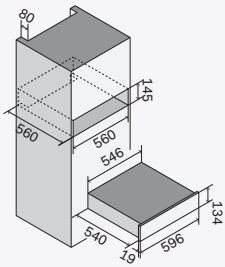

VM615S

Glossy black tempered glass built-in vacuum packing machine

General features

- Marinating
- Dry-ageing
- 3-level sealing
- H2OUT: dehumidification cycle

Cavity features

- Internal dimensions 30×36×10 cm
- Capacity 7.5 L

Consumption

- Maximum input: 240 W

Colour range

Glossy
black - BK

Functions

Price

Order code: VM615S

€ 3.068,00