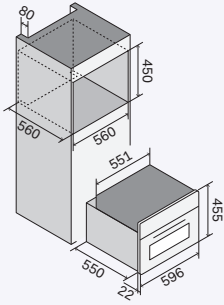

BC645SNTC

Built-in blast chiller

General features

- 3 racks
- Proofing
- Blast chilling from the oven to the fridge (+4°C)
- Freezing from room temperature to -20°C
- Rapid cooling
- Defrosting
- Ready-to-eat foods
- Slow cooking
- Sous vide cooking

Cavity features

- AISI 304 stainless steel muffle
- Capacity 40 L

Consumption

- Maximum input: 300 kW