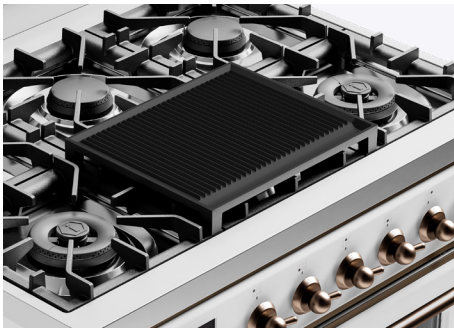

Cast iron griddle for range cookers

Code		Price
A/006/02	Grooved griddle 280x340 mm	€ 123,00
A/006/04*	Grooved griddle 280x285 mm	€ 115,00
A/006/06*	Enamelled smooth griddle 280x285 mm	€ 115,00
A/006/08	Enamelled smooth griddle 280x340 mm	€ 123,00

For Majestic, Nostalgie e Professional Plus range cookers