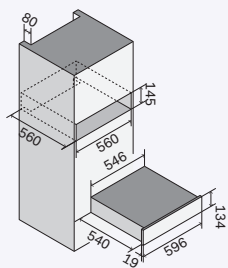

615SNWDE

Built-in heated drawer

General features

- Operating temperature 40-80°C
- On/off programmer key
- Tangential ventilation
- Fan heating
- Non-slip bottom
- Can be installed individually or combined with models 645 to be inserted into a standard 60 cm recess

Cavity features

- Analogue thermostat
- Internal dimensions 41×50×12 mm
- Capacity 25 L

Consumption

- Maximum input: 400 W

Colour range

White – WH

Antique white – AW

Stainless steel – SS

Graphite matt – MG

Burgundy red – BU

Finishes

Brass – G

Burnished – B

Chrome – C

Price

Order code: 615SNWDE

Brass / Chrome € 855,00

Burnished € 899,00