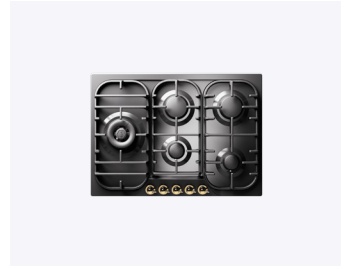

-

-

Nostalgie

HCB70SDN

Gas hobs in stainless steel or enamelled steel

70 cm

stainless steel or enamelled steel

Yes