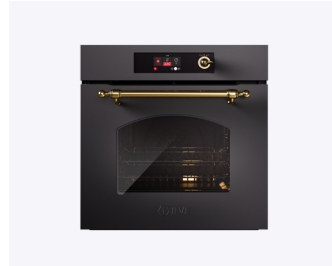

## 645SNZT4

Compact 400°C electronic oven, stainless steel or painted steel, 60 cm, 30-400°C

Nostalgie

## OV60SNT3

60 cm electronic oven, stainless steel or painted steel, 60 cm, 30-320°C

Nostalgie