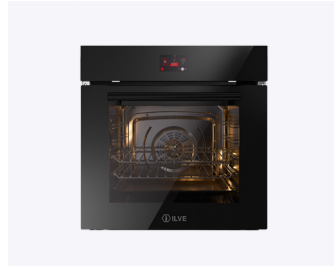

Ovens price list

Professional Plus

OV60STCT3

60 cm electronic oven, tempered glass, 60 cm, 30-320°C