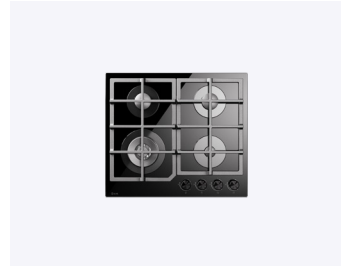

Professional Plus

HCG60CK

Gas hobs in tempered glass

56 cm
tempered glass
Yes
Yes
in aluminium with enamelled flame-spreader cover
Yes
-
Ø 65 mm 2 x 1,75 kW / 0,7 kW
-
Ø 120 mm 4 kW / 1,8 kW
-
-
-
Ø 40 mm 1 kW / 0,45 kW
-
-
-
-
€ 718,00