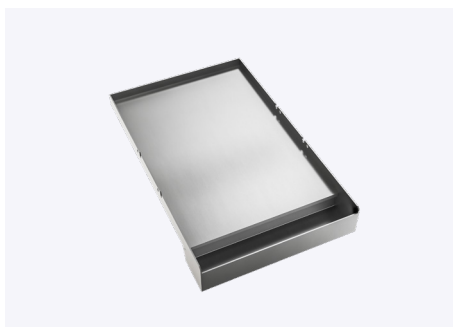

Smooth
Fry Top plate

Code	Price

EA5310011000000	€ 436,00

For HBBQ100 outdoor built-in barbecue