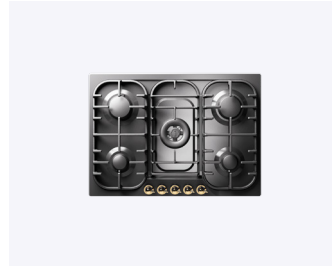

€ 824,00

€ 862,00

-

-

Nostalgie

HCB70CN

Gas hobs in stainless steel or enamelled steel

70 cm

stainless steel or enamelled steel

Yes

Yes

made of brass with nanotechnological non-stick treatment

Yes

-

Ø 60 mm  
2 x 1,8 kW / 0,4 kW

Ø 90 mm  
2 x 3 kW / 0,6 kW