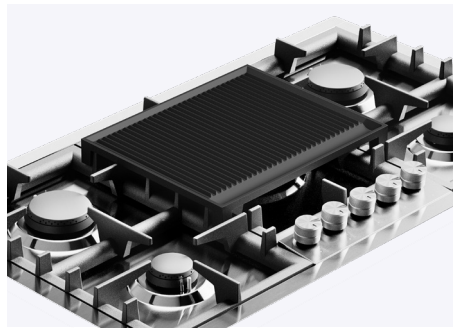

Cast iron griddle for built-in gas hobs

Code		Price
A/006/00**	Enamelled cast iron griddle 232x384 mm	€ 123,00
A/006/04*	Grooved griddle 280x285 mm	€ 115,00
A/006/06*	Enamelled smooth griddle 280x285 mm	€ 115,00

* For HCP, HCPT, HCPMT gas hobs
**For HCB90 Nostalgie gas hobs