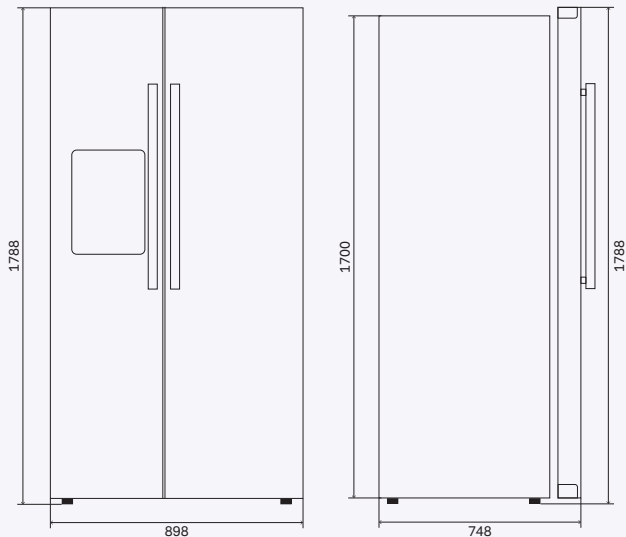

RN9020SBS

Nostalgie collection side by side refrigerator

General features

- Energy class A+
- Climate class T/ST/N
- Open door alarm
- 488 L total net capacity
- Super cooling function
- Super freezing function
- Electronic control system
- Dimensions: 895×745×1788 mm

Refrigerator specifications

- 336 L net fridge capacity
- 4 glass shelves and 2 fruit and vegetable drawers
- 5 door trays

Freezer specifications

- 152 L net freezer capacity
- 2 drawers and 4 glass shelves
- 2 door trays