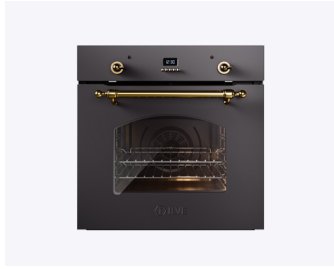

Price

Finish Brass/Chrome	€ 2.790,00	€ 2.074,00	€ 3.350,00
Finish Burnished	€ 2.854,00	€ 2.133,00	€ 3.451,00
Finish Brushed	-	-	-
Finish Black matt	-	-	-

Nostalgie

OV60SNE3

60 cm electronic oven, stainless steel or painted steel, 60 cm, 30-300°C