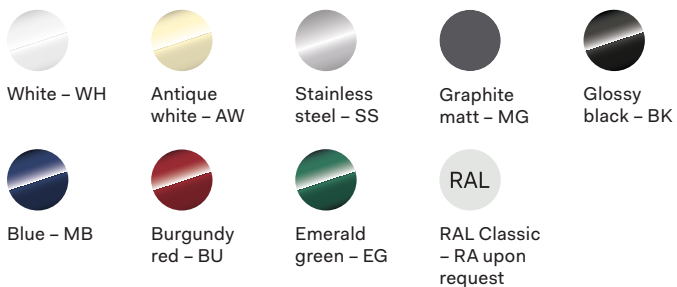

Colour range

Body