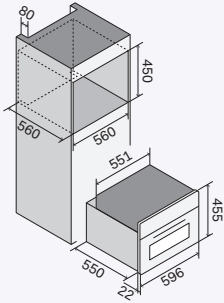

BC645SLTC

Stainless steel built-in blast chiller

General features

- 3 racks
- Proofing
- Blast chilling from the oven to the fridge (+4°C)
- Freezing from room temperature to -20°C
- Rapid cooling
- Defrosting
- Ready-to-eat foods
- Slow cooking
- Sous vide cooking

Cavity features

- AISI 304 stainless steel muffle
- Capacity 40 L

Consumption

- Maximum input: 300 kW

Colour range

Stainless steel – SS

Finishes

Brushed