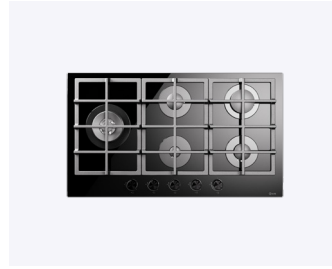

## Professional Plus HCPT75D

Gas hobs in stainless steel flat frame

General features

Width	75 cm	86 cm	72 cm
Aesthetics	tempered glass	tempered glass	stainless steel flat frame
Integrated electric ignition	Yes	Yes	Yes
Safety valve	Yes	Yes	Yes
Burner ring	in aluminium with enamelled flame-spreader cover	in aluminium with enamelled flame-spreader cover	made of brass with nanotechnological non-stick treatment
Continuously adjustable flame	Yes	Yes	Yes
Fry Top plate	-	-	-
<u>Powers and consumptions</u>			
Small burner	Ø 65 mm 2 x 1,75 kW / 0,7 kW	Ø 65 mm 2 x 1,75 kW / 0,7 kW	Ø 60 mm 2 x 1,8 kW / 0,4 kW
Large burner	Ø 95 mm 3 kW / 1 kW	Ø 95 mm 3 kW / 1 kW	Ø 90 mm 2 x 3 kW / 0,6 kW
Double ring burner	Ø 120 mm 4 kW / 1,8 kW	Ø 120 mm 4 kW / 1,8 kW	-
Triple ring burner	-	-	-
Dual burner	-	-	Ø 120 mm 4,5 kW / 0,3 kW
Auxiliary burner	Ø 40 mm 1 kW / 0,45 kW	Ø 40 mm 1 kW / 0,45 kW	-
Fry Top plate	-	-	-
Fish pot burner	-	-	-
<u>Price</u>			
Finish Brass/Chrome	-	-	-
Finish Burnished	-	-	-
Finish Brushed	-	-	€ 1.560,00
Finish Black matt	€ 930,00	€ 981,00	-