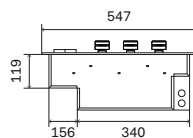

Measurements

Built-in recess size: 1010×510 mm