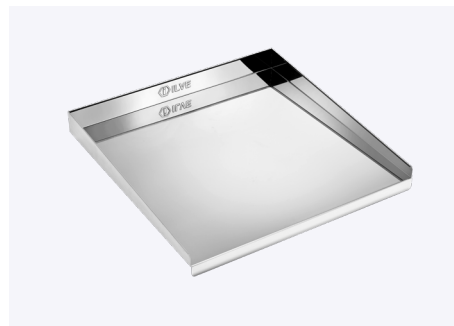

Code	Price
EA2631013000000	€ 51,00

For models 645SLZ, 645SZTC, 645SNZ

Professional  
pizza peel

Code	Price
ES5228001000000	€ 97,00

Pastry board

Code	Price
S/176/10/08	€ 110,00

Round wooden  
cutting board ø 33 cm