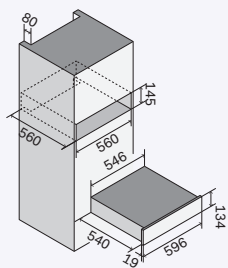

615SWDE

Glossy black tempered glass built-in heated drawer

General features

- Operating temperature 40-80°C
- On/off programmer key
- Tangential ventilation
- Fan heating
- Non-slip bottom
- Can be installed individually or combined with models 645 to be inserted into a standard 60 cm recess

Cavity features

- Analogue thermostat
- Internal dimensions 41,5×50,5×12 cm
- Capacity 25 L

Consumption

- Maximum input: 400 W

Colour range

Glossy black – BK

Finishes

Matte black

Price

Order code: 615SWDE

Brushed effect € 842.00