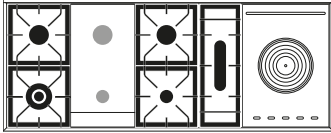

6 burners with fry top\* and 2 induction zones

P12FIWE3 \*

Brushed € 10.986,00

Induction

PI127WE3

Brushed € 10.986,00

Professional Plus  
P15W — Electric

7 burners with fry top\* and coup de feu