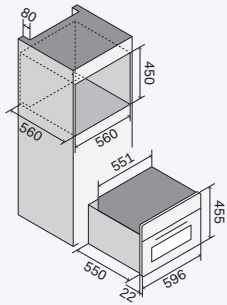

BC645STC

Glossy black tempered glass built-in blast chiller

General features

- 3 racks
- Proofing
- Blast chilling from the oven to the fridge (+4°C)
- Freezing from room temperature to -20°C
- Rapid cooling
- Defrosting
- Ready-to-eat foods
- Slow cooking
- Sous vide cooking

Cavity features

- AISI 304 stainless steel muffle
- Capacity 40 L

Consumption

- Maximum input: 300 kW

Colour range

Glossy black - BK

Finishes

Matte black