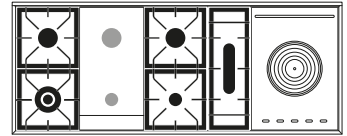

P15FSNE3 *

Brass/Chrome € 16.498,00
Copper/Burnished € 16.866,00

6 burners