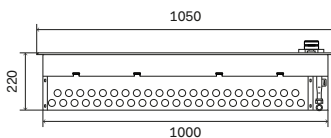

## Measurements

Built-in recess size: 1010×510 mm